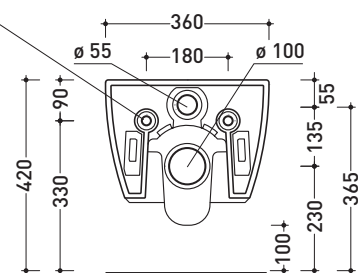

Technical accessories: **Universal fixing bracket for wall hung wc/bidet** (41/P)

Package dim. | Weight **22 kg** | Pz. Pallet n° **18**

CE UNI EN 997

Dop-No997

vista zenitale / zenital view

vista laterale / lateral view

sezione longitudinale / section

vista retro / back view

sizes in mm

Please consider a 2% tolerance on indicated measurements

CERAMIC: glossy finish

matt finish