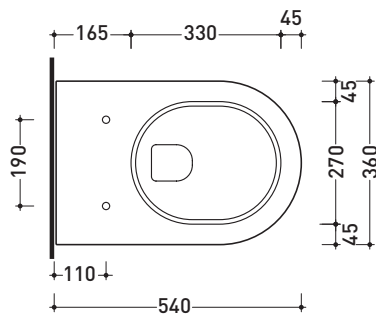

## AP118

Wall hung wc (fixing kit included art. 9004)

Complements: **Thermosetting wrapping seat&cover** (QKCW02)  
**Soft-closing thermosetting wrapping seat&cover** (QKCW03)  
**SLIM thermosetting seat&cover** (QKCW04)  
**SLIM soft-closing thermosetting seat&cover** (QKCW05)  
**Line accessories: TWO - HOOP - NOKE' - FOLD**

Technical accessories: **Universal fixing bracket for wall hung wc/bidet** (41/P)

Package dim. | Weight **22 kg** | Pz. Pallet n° **18**

CE UNI EN 997

Dop-No997

vista zenitale / zenital view

vista laterale / lateral view

sezione longitudinale / section

vista retro / back view

sizes in mm

Please consider a 2% tolerance on indicated measurements

CERAMIC: glossy finish

matt finish