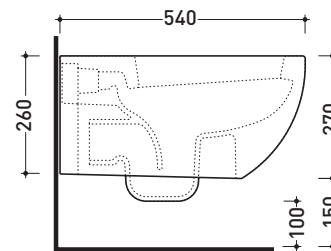

Technical accessories: **Universal fixing bracket for wall hung wc/bidet** (41/P)

Package dim. | Weight **22 kg** | Pz. Pallet n° **18**

CE UNI EN 997

Dop-No997

vista zenitale / zenital view

vista laterale / lateral view

sezione longitudinale / section

vista retro / back view

sizes in mm

Please consider a 2% tolerance on indicated measurements

CERAMIC: glossy finish

matt finish