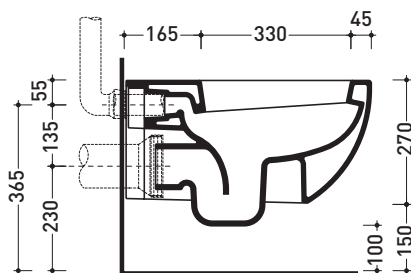

## AP118

Wall hung wc (fixing kit included art. 9004)

Complements: **Thermosetting wrapping seat&cover** (QKCW02)  
**Soft-closing thermosetting wrapping seat&cover** (QKCW03)  
**SLIM thermosetting seat&cover** (QKCW04)  
**SLIM soft-closing thermosetting seat&cover** (QKCW05)  
**Line accessories: TWO - HOOP - NOKE' - FOLD**

Technical accessories: **Universal fixing bracket for wall hung wc/bidet** (41/P)

Package dim. | Weight **22 kg** | Pz. Pallet n° **18**

CE UNI EN 997

Dop-No997

vista zenitale / zenital view

vista laterale / lateral view

sezione longitudinale / section

vista retro / back view

sizes in mm

Please consider a 2% tolerance on indicated measurements

CERAMIC: glossy finish

matt finish