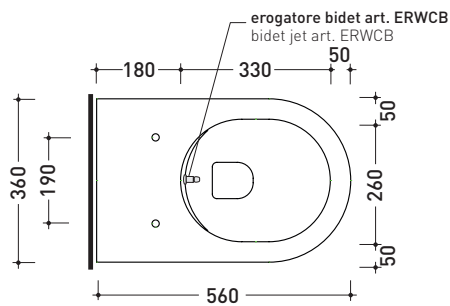

design **GIULIO CAPPELLINI** and **ROBERTO PALOMBA** 1999

5051/WCG + ERWCB*

Wall hung wc

* **WARNING:** the hole for the bidet jet must be requested

Complements: Polyester seat&cover (5051CW01)
 Thermosetting wrapping seat&cover (5051CW02)
 Soft-closing thermosetting wrapping seat&cover (5051CW03)
 SLIM thermosetting seat&cover (5051CW04)
 SLIM soft-closing thermosetting seat&cover (5051CW05)
 Line accessories: TWO - HOOP - NOKÉ - FOLD

Technical accessories: Universal fixing bracket for wall hung wc/bidet (41/P)

Package dim. 58 x 36,5 x 36 cm | Weight 21,5 kg | Pz. Pallet n° 15

CE UNI EN 997 Dop-No997

vista zenitale / zenital view

dettaglio erogatore / bidet jet detail

sezione longitudinale / section

vista retro / back view

sizes in mm

Please consider a 2% tolerance on indicated measurements

CERAMIC: glossy finish

matt finish