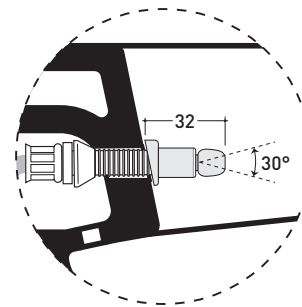

Technical accessories: Universal fixing bracket for wall hung wc/bidet (41/P)

Package dim. 58 x 36,5 x 36 cm | Weight 21,5 kg | Pz. Pallet n° 15

CE UNI EN 997 Dop-No997

vista zenitale / zenital view

dettaglio erogatore / bidet jet detail

sezione longitudinale / section

vista retro / back view

sizes in mm

Please consider a 2% tolerance on indicated measurements

CERAMIC: glossy finish

matt finish