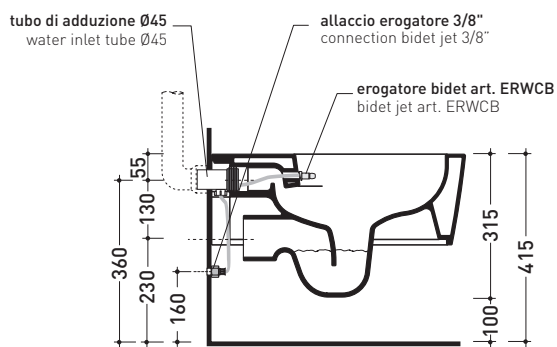

design **GIULIO CAPPELLINI** and **ROBERTO PALOMBA** 1999

5051/WCG + ERWCB*

Wall hung wc

* **WARNING:** the hole for the bidet jet must be requested

Complements: Polyester seat&cover (5051CW01)
 Thermosetting wrapping seat&cover (5051CW02)
 Soft-closing thermosetting wrapping seat&cover (5051CW03)
 SLIM thermosetting seat&cover (5051CW04)
 SLIM soft-closing thermosetting seat&cover (5051CW05)
 Line accessories: TWO - HOOP - NOKÉ - FOLD

Technical accessories: Universal fixing bracket for wall hung wc/bidet (41/P)

Package dim. 58 x 36,5 x 36 cm | Weight 21,5 kg | Pz. Pallet n° 15

CE UNI EN 997 Dop-No997

vista zenitale / zenital view

dettaglio erogatore / bidet jet detail

sezione longitudinale / section

vista retro / back view

sizes in mm

Please consider a 2% tolerance on indicated measurements

CERAMIC: glossy finish

matt finish