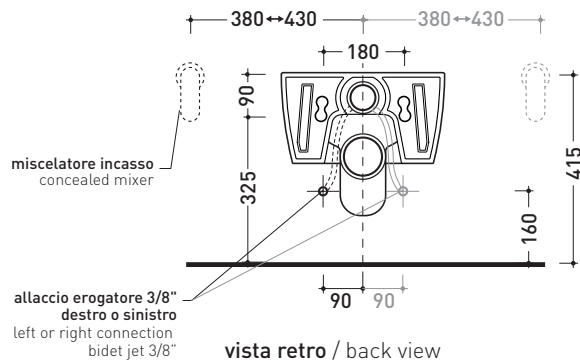

Technical accessories: Universal fixing bracket for wall hung wc/bidet (41/P)

Package dim. 58 x 36,5 x 36 cm | Weight 21,5 kg | Pz. Pallet n° 15

CE UNI EN 997 Dop-No997

vista zenitale / zenital view

dettaglio erogatore / bidet jet detail

sezione longitudinale / section

vista retro / back view

sizes in mm

Please consider a 2% tolerance on indicated measurements

CERAMIC: glossy finish

matt finish