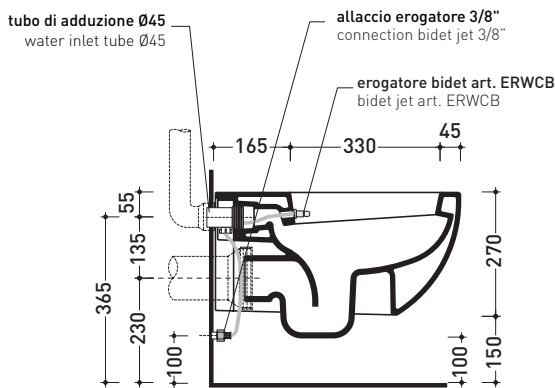

AP118/AP118G + ERWCB*

Wall hung wc (fixing kit included art. 9004)

* **WARNING:** the hole for the bidet jet must be requested

Complements: **Thermosetting wrapping seat&cover** (QKCW02)
Soft-closing thermosetting wrapping seat&cover (QKCW03)
SLIM thermosetting seat&cover (QKCW04)
SLIM soft-closing thermosetting seat&cover (QKCW05)
 Line accessories: **TWO - HOOP - NOKE' - FOLD**

Technical accessories: **Universal fixing bracket for wall hung wc/bidet** (41/P)

Package dim. | Weight **24 kg** | Pz. Pallet n° **18**

UNI EN 997

Dop-No997

vista zenitale / zenital view

dettaglio erogatore / bidet jet detail

sezione longitudinale / section

vista retro / back view

sizes in mm

Please consider a 2% tolerance on indicated measurements

CERAMIC: glossy finish

matt finish