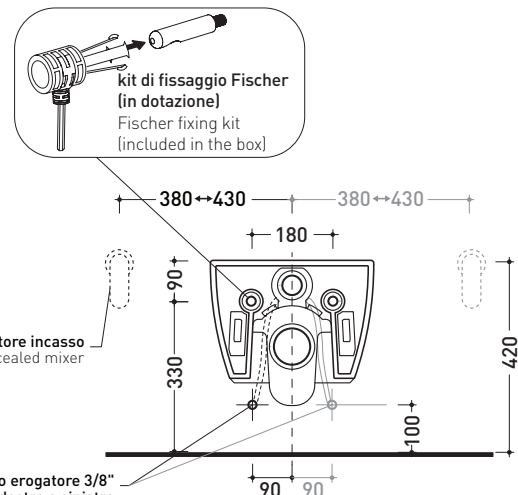

AP118/AP118G + ERWCB*

Wall hung wc (fixing kit included art. 9004)

* **WARNING:** the hole for the bidet jet must be requested

Complements: **Thermosetting wrapping seat&cover** (QKCW02)
Soft-closing thermosetting wrapping seat&cover (QKCW03)
SLIM thermosetting seat&cover (QKCW04)
SLIM soft-closing thermosetting seat&cover (QKCW05)
 Line accessories: **TWO - HOOP - NOKE' - FOLD**

Technical accessories: **Universal fixing bracket for wall hung wc/bidet** (41/P)

Package dim. | Weight **24 kg** | Pz. Pallet n° **18**

UNI EN 997

Dop-No997

vista zenitale / zenital view

dettaglio erogatore / bidet jet detail

sezione longitudinale / section

vista retro / back view

sizes in mm

Please consider a 2% tolerance on indicated measurements

CERAMIC: glossy finish

matt finish