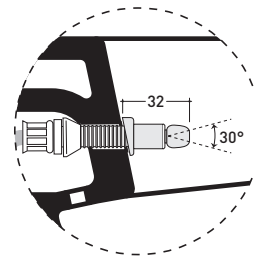

AP118/AP118G + ERWCB*

Wall hung wc (fixing kit included art. 9004)

* **WARNING:** the hole for the bidet jet must be requested

Complements: **Thermosetting wrapping seat&cover** (QKCW02)
Soft-closing thermosetting wrapping seat&cover (QKCW03)
SLIM thermosetting seat&cover (QKCW04)
SLIM soft-closing thermosetting seat&cover (QKCW05)
 Line accessories: **TWO - HOOP - NOKE' - FOLD**

Technical accessories: **Universal fixing bracket for wall hung wc/bidet** (41/P)

Package dim. | Weight **24 kg** | Pz. Pallet n° **18**

UNI EN 997

Dop-No997

vista zenitale / zenital view

dettaglio erogatore / bidet jet detail

sezione longitudinale / section

vista retro / back view

sizes in mm

Please consider a 2% tolerance on indicated measurements

CERAMIC: glossy finish

matt finish