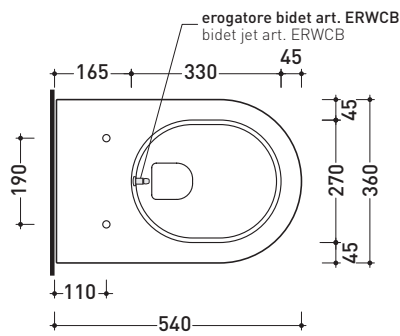

AP118/AP118G + ERWCB*

Wall hung wc (fixing kit included art. 9004)

* **WARNING:** the hole for the bidet jet must be requested

Complements: **Thermosetting wrapping seat&cover** (QKCW02)
Soft-closing thermosetting wrapping seat&cover (QKCW03)
SLIM thermosetting seat&cover (QKCW04)
SLIM soft-closing thermosetting seat&cover (QKCW05)
 Line accessories: **TWO - HOOP - NOKE' - FOLD**

Technical accessories: **Universal fixing bracket for wall hung wc/bidet** (41/P)

Package dim. | Weight **24 kg** | Pz. Pallet n° **18**

UNI EN 997

Dop-No997

vista zenitale / zenital view

dettaglio erogatore / bidet jet detail

sezione longitudinale / section

vista retro / back view

sizes in mm

Please consider a 2% tolerance on indicated measurements

CERAMIC: glossy finish

matt finish