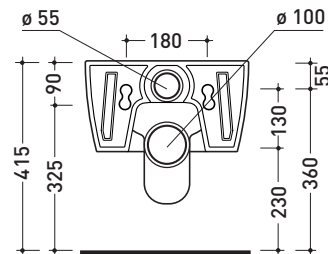

Technical accessories: Universal fixing bracket for wall hung wc/bidet (41/P)

Package dim. 58 x 36,5 x 36 cm | Weight 23,5 kg | Pz. Pallet n° 15

UNI EN 997

Dop-No997

vista zenitale / zenital view

vista laterale / lateral view

sezione longitudinale / section

vista retro / back view

sizes in mm

Please consider a 2% tolerance on indicated measurements

CERAMIC: glossy finish

matt finish