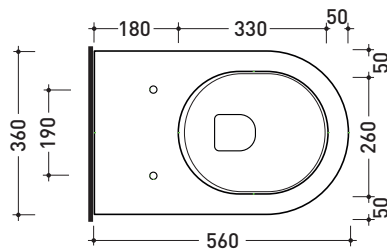

## 5051/WC

Wall hung wc

Complements: Polyester seat&cover (5051CW01)  
 Thermosetting wrapping seat&cover (5051CW02)  
 Soft-closing thermosetting wrapping seat&cover (5051CW03)  
 SLIM thermosetting seat&cover (5051CW04)  
 SLIM soft-closing thermosetting seat&cover (5051CW05)  
 Line accessories: TWO - HOOP - NOKE - FOLD

Technical accessories: Universal fixing bracket for wall hung wc/bidet (41/P)

Package dim. 58 x 36,5 x 36 cm | Weight 23,5 kg | Pz. Pallet n° 15

UNI EN 997

Dop-No997

vista zenitale / zenital view

vista laterale / lateral view

sezione longitudinale / section

vista retro / back view

sizes in mm

Please consider a 2% tolerance on indicated measurements

CERAMIC: glossy finish

matt finish