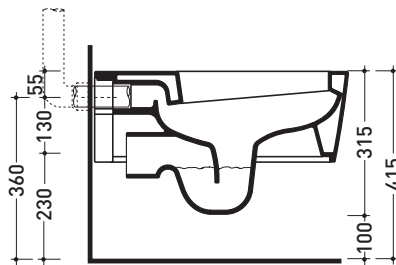

Technical accessories: Universal fixing bracket for wall hung wc/bidet (41/P)

Package dim. 58 x 36,5 x 36 cm | Weight 23,5 kg | Pz. Pallet n° 15

UNI EN 997

Dop-No997

vista zenitale / zenital view

vista laterale / lateral view

sezione longitudinale / section

vista retro / back view

sizes in mm

Please consider a 2% tolerance on indicated measurements

CERAMIC: glossy finish

matt finish