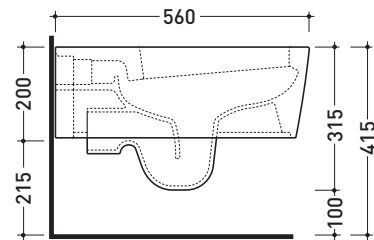

Technical accessories: Universal fixing bracket for wall hung wc/bidet (41/P)

Package dim. 58 x 36,5 x 36 cm | Weight 23,5 kg | Pz. Pallet n° 15

UNI EN 997

Dop-No997

vista zenitale / zenital view

vista laterale / lateral view

sezione longitudinale / section

vista retro / back view

sizes in mm

Please consider a 2% tolerance on indicated measurements

CERAMIC: glossy finish

matt finish