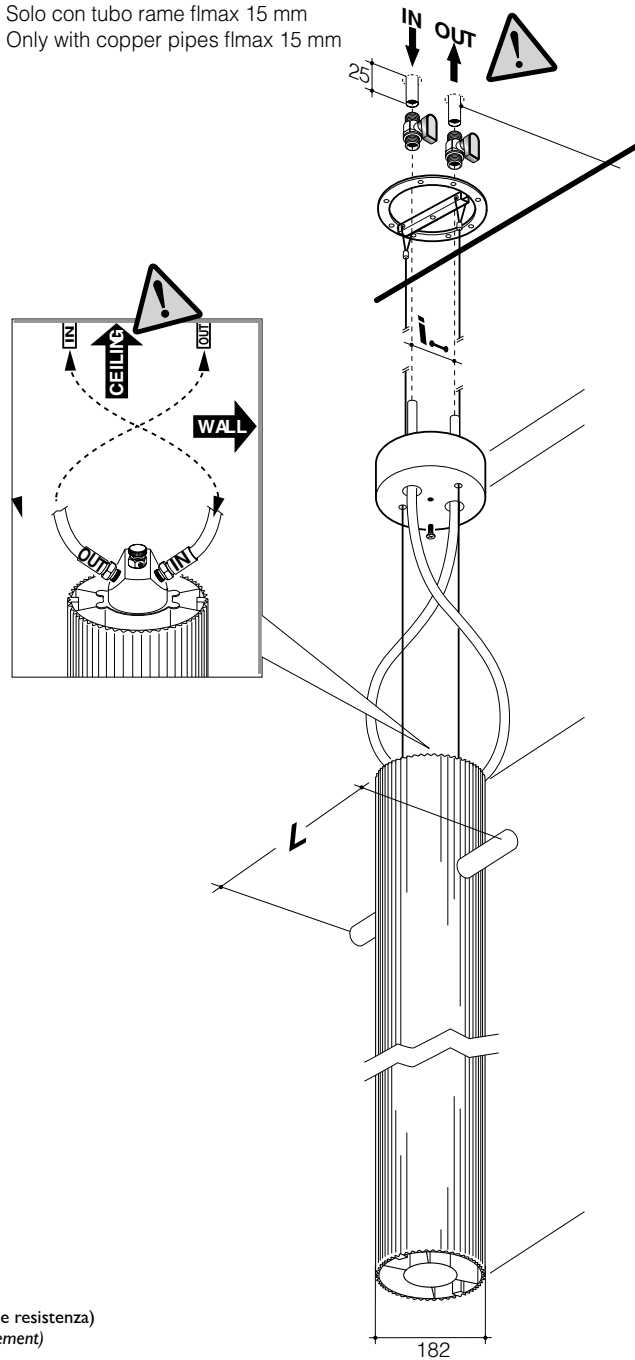

TIKI CEILING

Solo con tubo rame flmax 15 mm
Only with copper pipes flmax 15 mm

Kit base di elettrificazione (riempimento e resistenza)
Basic Electrification kit (filling and electric element)
Termostati / thermostats (pag. 126)